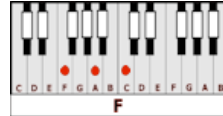

HONOLULU CITY LIGHTS – Keola & Kapono Beamer (C)

GUITAR / KEYBOARD CHORDS:

C = x32o1o

G = 320oo3

Bb = x13331

F = xx3211

Ab = 466544

Am = xo221o

G7 = 320oo1

Am7 = xo2o1o

Eb = xx5343

Gm = 355333

D = xxo232

INTRO: G7 C

C Looking out upon the city lights .. and the stars above the ocean
Ab Got my ticket for the midnight plane .. and it's not easy .. to leave again