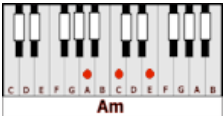

HONOLULU CITY LIGHTS – Keola & Kapono Beamer (C)

GUITAR / KEYBOARD CHORDS:

C = x32o1o

G = 320oo3

Bb = x13331

F = xx3211

Ab = 466544

Am = xo221o